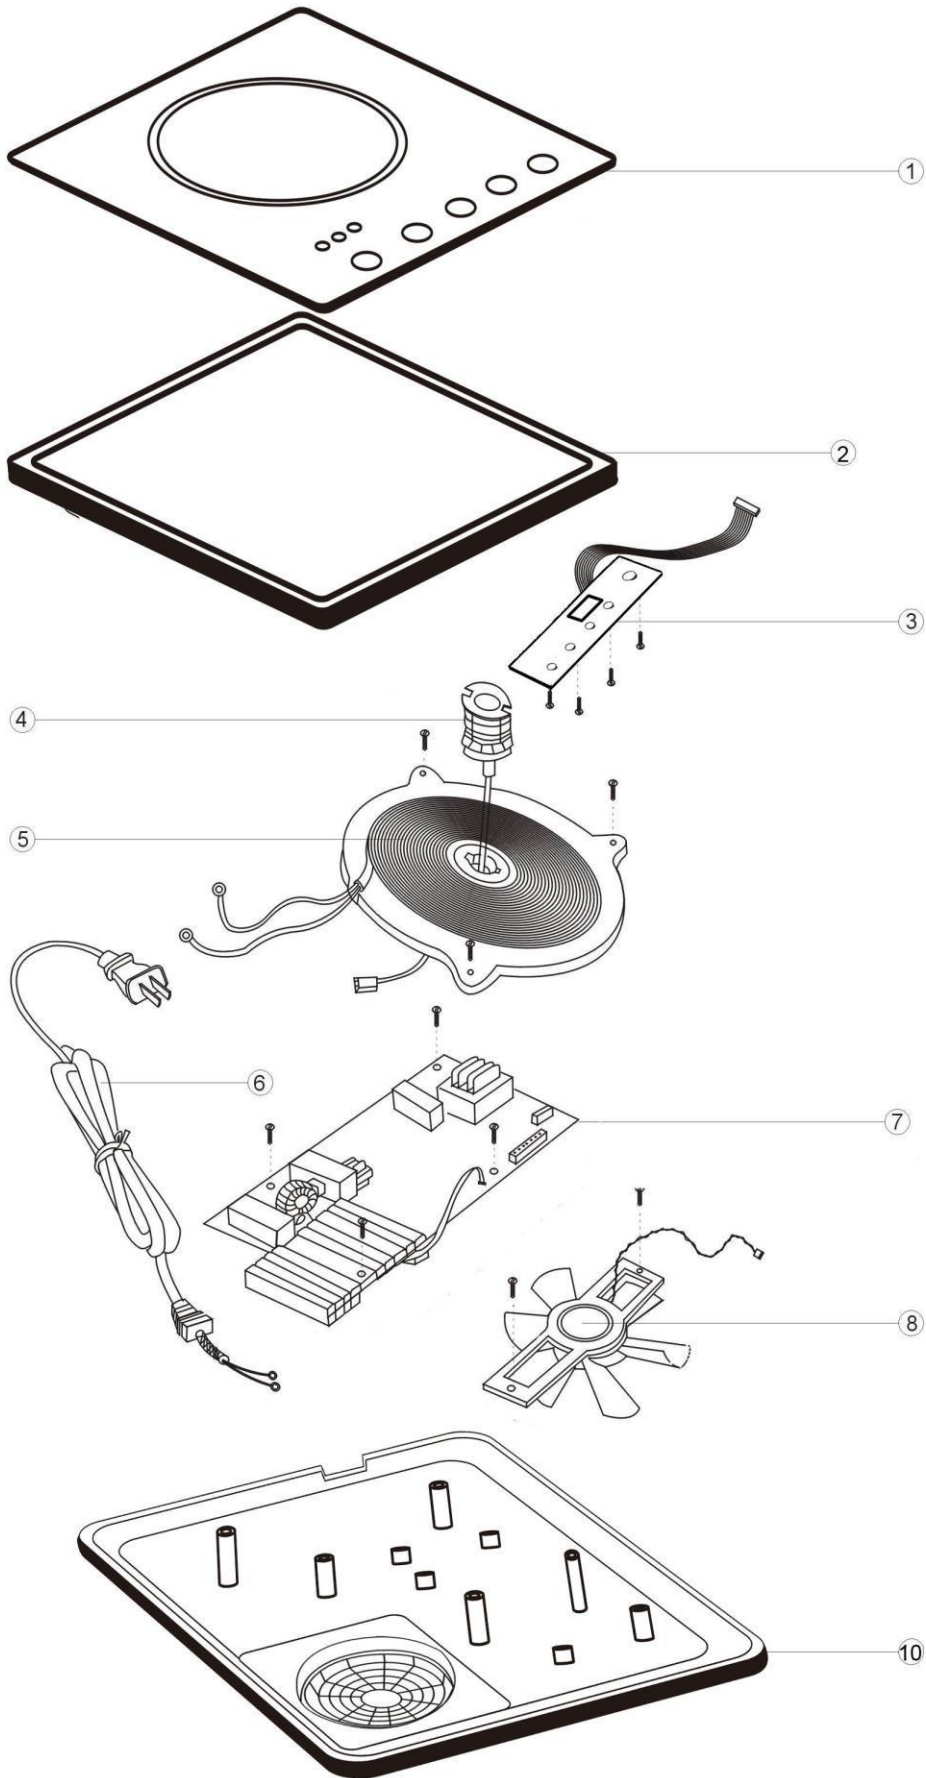

ICW2000 Diagram Induction Cooker

ICW2000 Spare Parts Prices List Induction Cooker

Part No. of Diagram	KARMA NO.	Description
1	Z-IDCSC2000-001A	SCHOTT Glass China made
2	Z-IDCSC2000-002	Stainless Steel Frame
3	Z-IDCSC2000-003	Control Panel
4	Z-IDCSC2000-004	Sensor
5	Z-IDCSC2000-005	Heating Coil
6	Z-IDCSC2000-006	Plug Cord
7	Z-IDCSC2000-007	Mainboard
8	Z-IDCSC2000-008	Fan
10	Z-IDCSC2000-010	Plastic Bottom